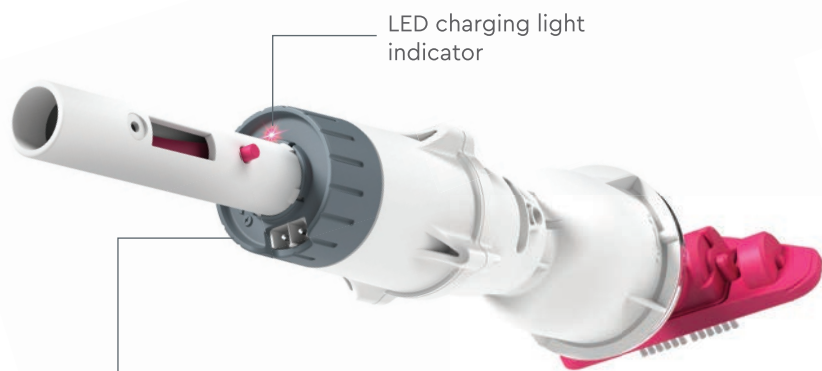

Autonomous run time

3.7m (12ft)

Pools up to

3m (9.8ft)

Operation depth

Clear cover shows amount of debris collected

Connects to a standard telescopic pole for extended reach in larger pools (not included)

**Lightweight** and **easy** to operate

Pivoting triangular suction head, plus flat brush for hard-to-reach corners

LED charging light indicator

Waterproof **Magnetic Switch**

93cm

pole length

Charge via **USB** connection