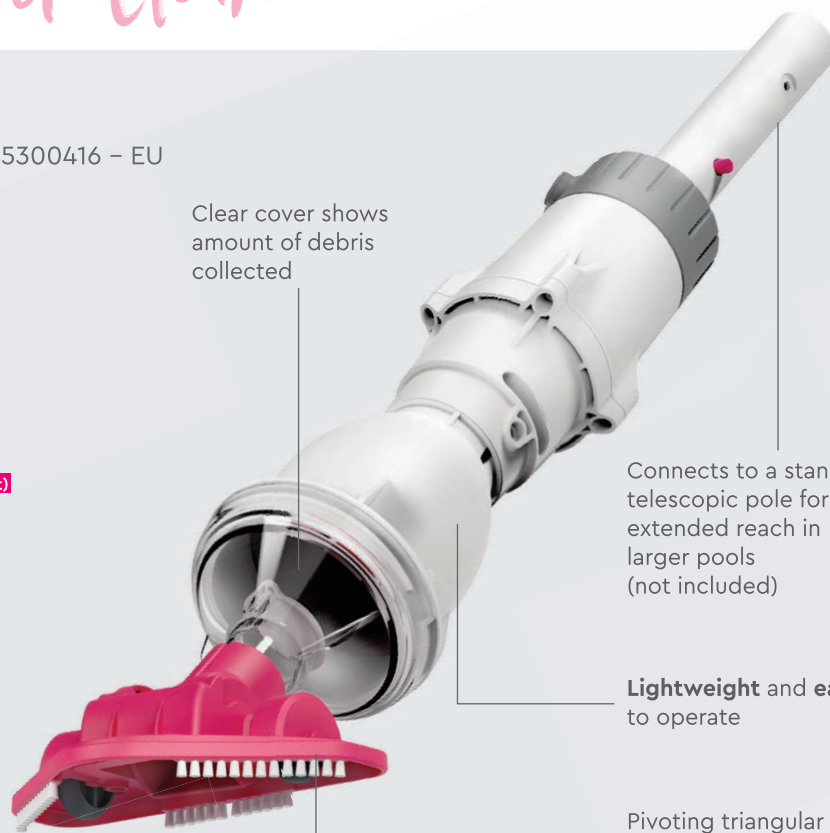

Autonomous run time

3.7m (12ft)

Pools up to

3m (9.8ft)

Operation depth

Clear cover shows amount of debris collected

Connects to a standard telescopic pole for extended reach in larger pools (not included)

**Lightweight** and **easy** to operate

Pivoting triangular suction head, plus flat brush for hard-to-reach corners

LED charging light indicator

Waterproof **Magnetic Switch**

93cm

pole length

Charge via **USB** connection