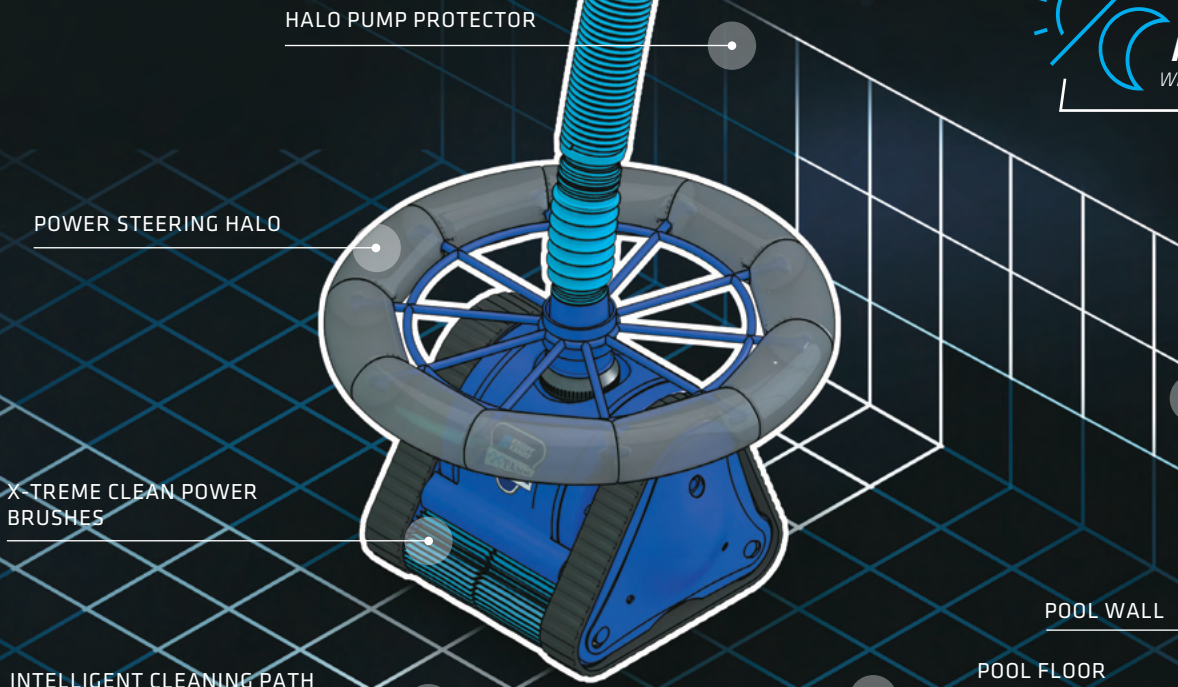

Compare the **KREEPY KRAULY** range

					
Ease of Use	Fully Automatic	•	•	•	•
	No Manual Handling	•	•	•	•
	Automatic Vacuum Control	•	•	•	•
Reliability	Australian Made & Tested	•	•	•	•
	Sand Tested	•	•	•	•
	UV & Chemical Resistant	•	•	•	•
	Ultra Flex Specially Designed Hose	•	•	•	•
Cleaning Function	Heavy Leaf Load		•	•	•
	Light/Medium Leaf Load	•	•	•	•
	Wall Climbing*	•		•	•
	Scrubbing	•		•	
	Dual Active Power Brushes				•
Pool Type	Tunes to Variable Speed Pumps	•	•	•	•
	Curved Walls	•	•	•	•
	Angled Pools		•		•

KREEPY KRAULY'S REVOLUTIONARY

ROBOTIC SUCTION CLEANER

The first cleaner with Robotic X-Over™ (crossover) technology - The intelligence of a robotic cleaner AND the convenience of a suction cleaner - A truly automatic and cleverly efficient pool cleaner. rX stands for robotic crossover and provides mobility, strength and suction power never seen before in a cleaner making it a formidable cleaning force, even on variable speed pumps.

 POWER STEERING HALO	 DUAL DRIVE NAVIGATION	 X-TREME CLEAN POWER BRUSHES	 HALO PUMP PROTECTION
 FULLY AUTOMATIC	 TURBO CLEANING CYCLE	 TRUSTED TECHNOLOGY	 ROBUST AND RELIABLE

ENERGY SAVING READY

- ZERO RUNNING COSTS ON SINGLE SPEED PUMPS
- HUMAN ENERGY SAVER
- TUNES AND OPERATES WITH ANY VARIABLE SPEED PUMP
- WORKS UNDER POOL BLANKETS

EFFORTLESS CLEANING

THE LATEST

HYBRID TECHNOLOGY

The rX-Tank combines the methodical coverage of a robotic cleaner with the robustness of a suction cleaner, for a truly automatic and hassle-free pool cleaning experience. The rX-Tank never gets stuck. As it moves it draws water from all over your pool and sends it to the pool's filter and sanitiser, preventing dead spots. This daily clean and circulation creates a healthy pool that's always jump-in ready.